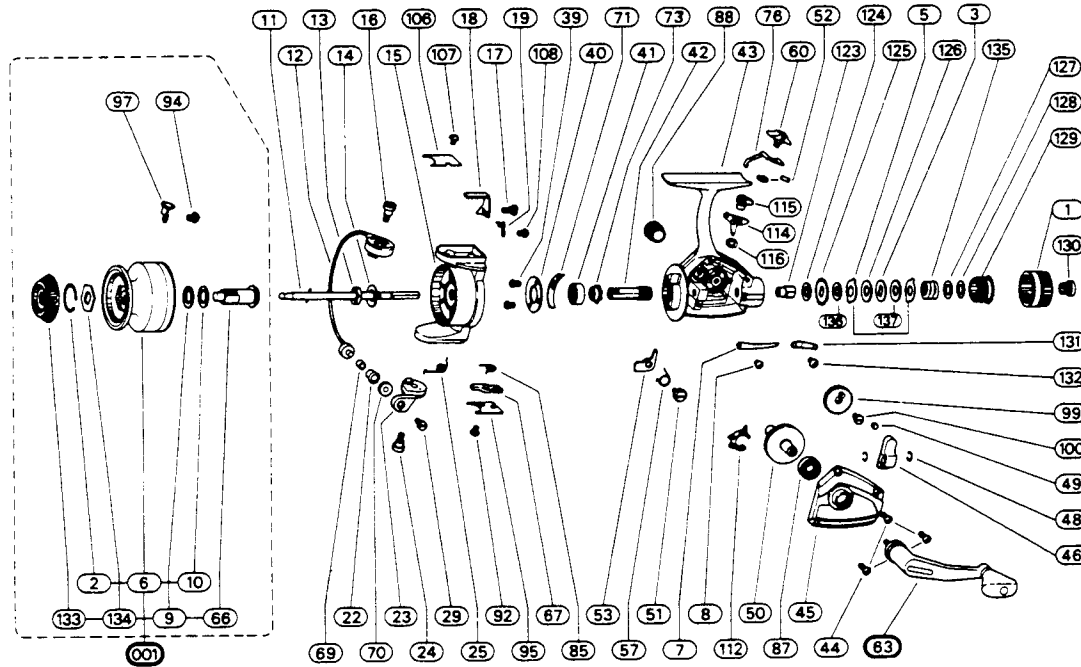

2500-040 CK

2500-040C

REF. NO.	PART NO.	DESCRIPTION	REF. NO.	PART NO.	DESCRIPTION
001	79-66-0081-01	Spool Assembly	63	79-20-0066-01	Crank Assembly
1	79-40-0086-01	Drag Nut	66	79-04-0031-01	Spool Bearing
2	79-54-0030-01	Retainer Ring	67	79-10-0024-01	Bail Release Button
3	79-72-0261-01	Metal Washer	69	79-63-0001-01	Line Roller Sleeve
5	79-72-0260-01	Eared Washer	70	79-21-0001-01	Line Roller Cup
7	79-67-0097-01	Click Spring	71	79-08-0010-01	Bail Brake
8	79-58-0070-01	Click Screw	73	79-50-0037-01	Ratchet
9	79-72-0253-01	Rear Washer	76	79-02-0012-01	Throwout Arm
10	79-72-0253-01	Rear Washer	85	79-67-0090-01	Release Button Spring
11	79-60-0049-01	Main Shaft	87	79-04-0002-01	Ball Bearing
12	79-03-0034-01	Bail Wire	88	79-12-0008-01	Crank Cap
13	79-40-0053-01	Pickup Nut	92	79-58-0143-01	Plate Screw
14	79-72-0222-01	Pickup Washer	94	79-58-0025-01	Line Clip Screw
15	Not Available	Pickup Housing	95	79-47-0130-01	Trip Lever Plate
16	79-58-0147-01	Bail Screw	97	79-15-0001-01	Line Clip
17	79-58-0062-01	Trip Lever Screw	99	79-28-0054-01	Gear
18	79-37-0048-01	Trip Lever	100	79-58-0167-01	Gear Screw
19	79-67-0037-01	Trip Lever Spring	106	79-47-0131-01	Bail Spring Plate
22	79-57-0001-01	Line Roller	107	79-58-0143-01	Plate Screw
23	79-07-0032-01	Bail Bracket	108	79-58-0074-01	Trip Spring Screw
24	79-58-0147-01	Bail Bracket Screw	112	79-11-0017-01	Silent Non-Reverse Cam
25	79-67-0042-01	Bail Spring	114	79-37-0062-01	Silent Non-Reverse Lever
29	79-58-0050-01	Roller Screw	115	79-10-0031-01	Silent Non-Reverse Button
39	79-58-0076-01	Retainer Screw	116	79-15-0012-01	Silent Non-Reverse Button Re
40	79-53-0035-01	Bearing Retainer	123	79-60-0050-01	Drag Shaft
41	79-04-0027-01	Ball Bearing	124	79-72-0257-01	Vinyl Washer
42	79-46-0050-01	Pinion	125	79-72-0258-01	Latch Washer
43	Not Available	Frame Assembly	126	79-72-0259-01	Rulon Washer
44	79-58-0150-01	Cover Screws	127	79-72-0262-01	Metal Washer
45	79-57-0129-01	Cover Plate	128	79-72-0256-01	Nylon Washer
46	79-75-0027-01	Level Wind Yoke	129	79-50-0031-01	Drag Ratchet
48	79-15-0013-01	Retainer Clip	130	79-58-0166-01	Drag Nut Screw
49	79-57-0014-01	Roller	131	79-37-0046-01	Lever
50	79-28-0071-01	Drive Gear	132	79-58-0070-01	Lever Screw
51	79-58-0012-01	Non-Reverse Pawl Screw	133	79-40-0072-01	Spool Nut
52	79-54-0002-01	Retainer Ring	134	79-72-0252-01	Spool Washer
53	79-43-0058-01	Non-Reverse Pawl	135	79-67-0098-01	Drag Spring
57	79-67-0096-01	Non-Reverse Pawl Spring	136	79-72-0291-01	Asbestos Washer
60	79-10-0019-01	Non-Reverse Button	137	79-72-0302-01	Asbestos Washer